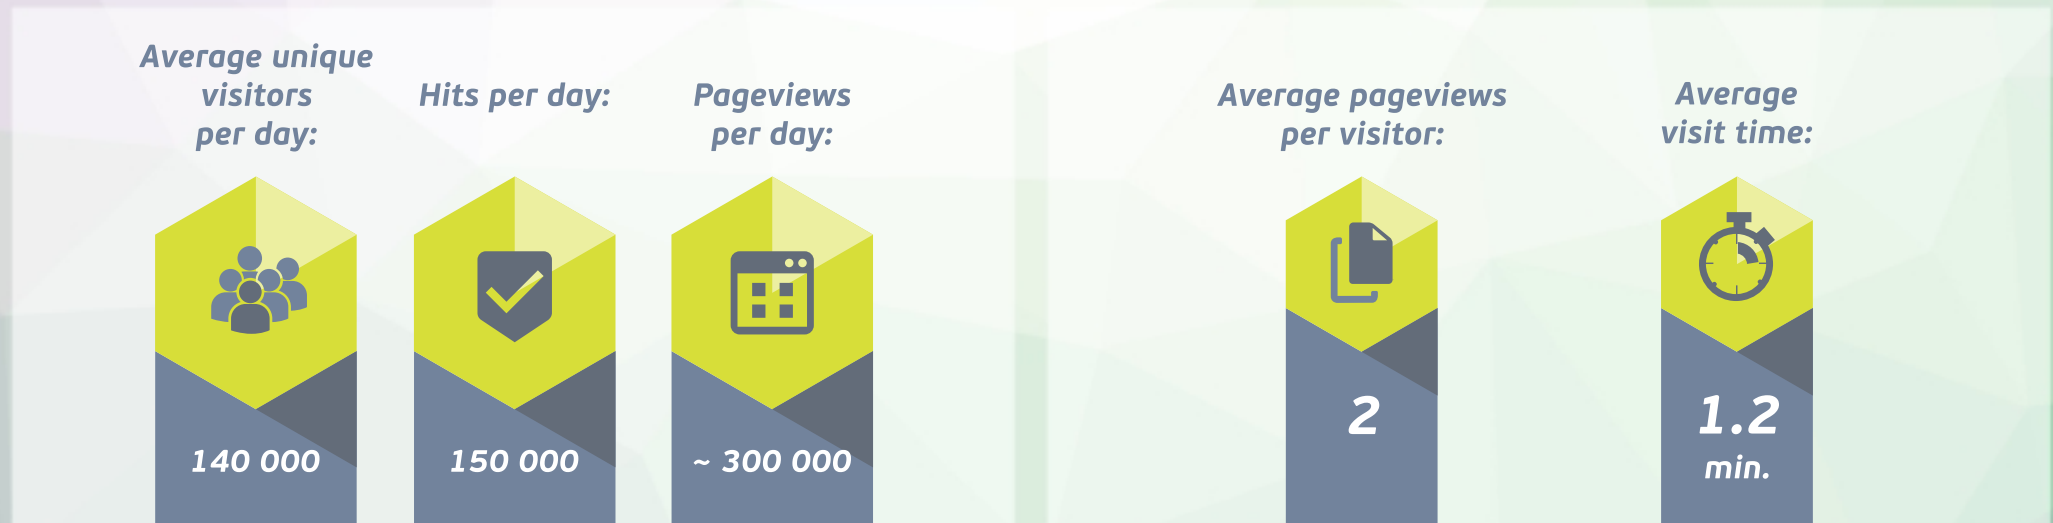

Who are WorldWeatherOnline.com Visitors:

Visits:

Visit time:

LAND ROVER 2016 **EVOQUE** **LAND-ROVER** DISCOVER NOW

WORLD WEATHER ONLINE ACTIVITIES INTERACTIVE MAP COUNTRIES WEATHER ANIMATION HOLIDAY BLOG DOWNLOAD APP